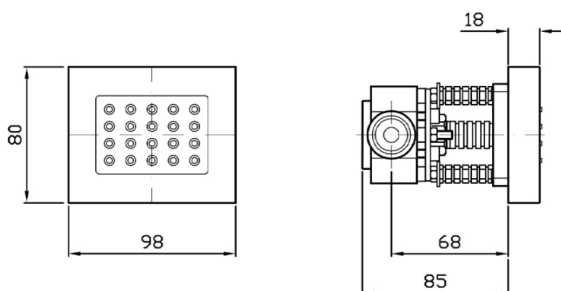

Pan Lateral Body Spray

Z92901+R99510

Finish: Chrome

Finishes available:

Matte Black, Brushed Nickel

The Pan lateral body spray is designed by Roberto and Ludovica Palomba.

The Pan lateral body spray features an anti-limescale self cleaning system with adjustable swivel face and has been crafted from solid brass.