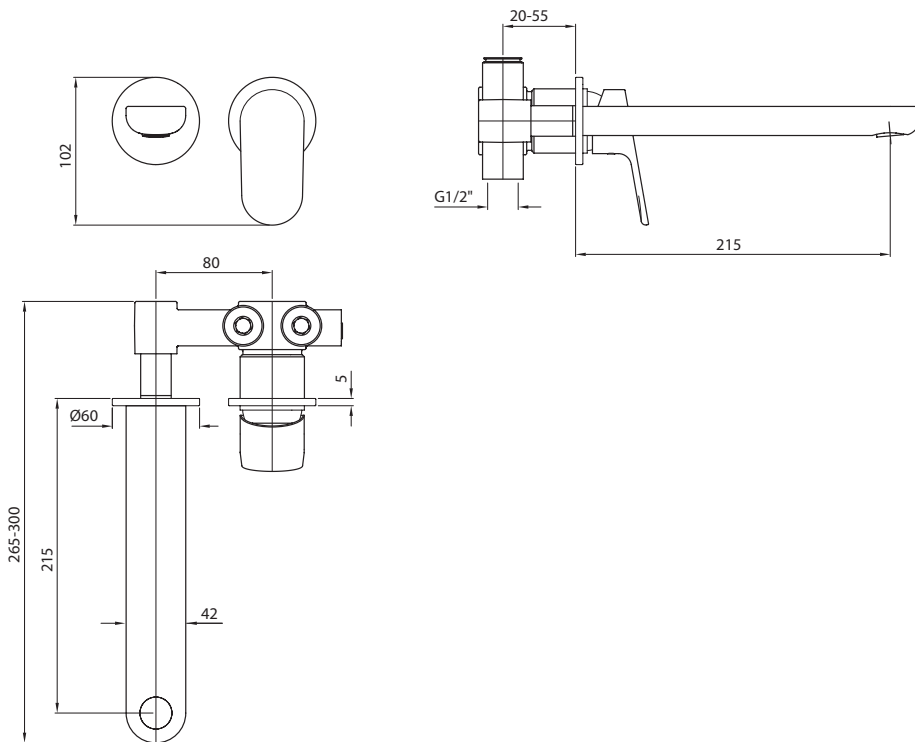

ZUCCHETTI.

Vogue Spas & Bathrooms

**Nikko Wall Mounted Basin Mixer  
- 225mm spout**

ZKK672 + R99815

**WELS:** 5 stars

**Litres/minute:** 5L

**WELS License / Reg No:** 0023 / T35766

**Finishes available:** Chrome, Brushed Nickel, Matte Black and Brushed Gold