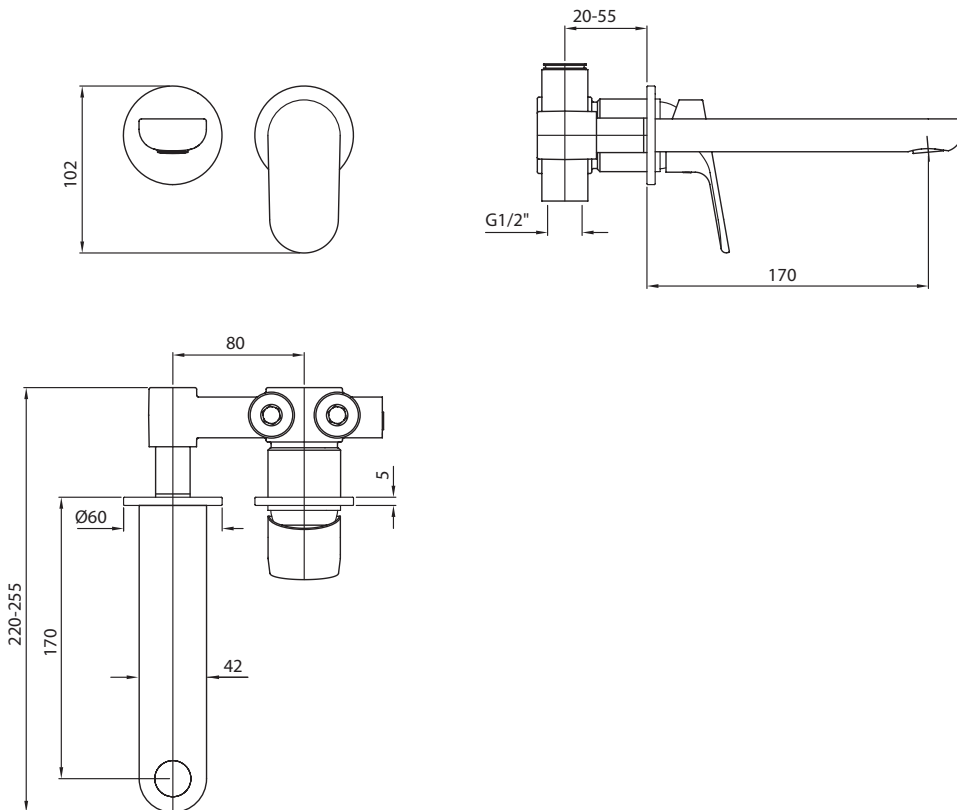

ZUCCHETTI.

Vogue Spas & Bathrooms

**Nikko Wall Mounted Basin Mixer  
- 180mm spout**

ZKK673 + R99815

**WELS:** 5 stars

**Litres/minute:** 5L

**WELS License / Reg No:** 0023 / T35766

**Finishes available:** Chrome, Brushed Nickel, Matte Black and Brushed Gold