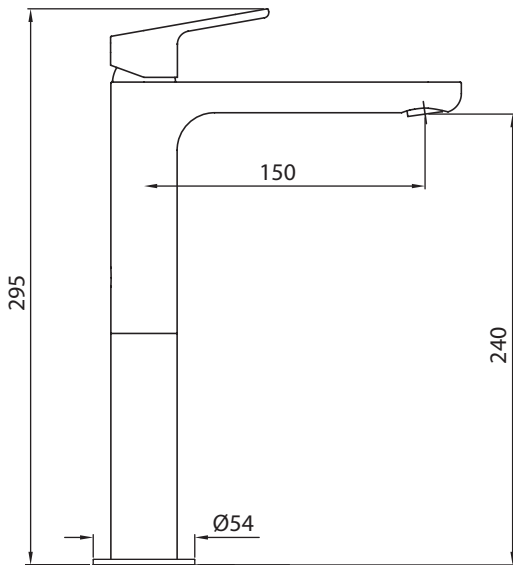

Nikko Basin Mixer with extended height

ZKK702

WELS: 5 stars

Litres/minute: 5L

WELS License / Reg No: 0023 / T35776

Finishes available: Chrome, Brushed Nickel, Matte Black and Brushed Gold

WARRANTY
15 years

*Conditions apply.