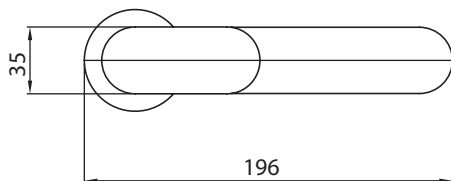

Nikko Basin Mixer with extended height

ZKK702

WELS: 5 stars

Litres/minute: 5L

WELS License / Reg No: 0023 / T35776

Finishes available: Chrome, Brushed Nickel, Matte Black and Brushed Gold

WARRANTY
15 years

*Conditions apply.