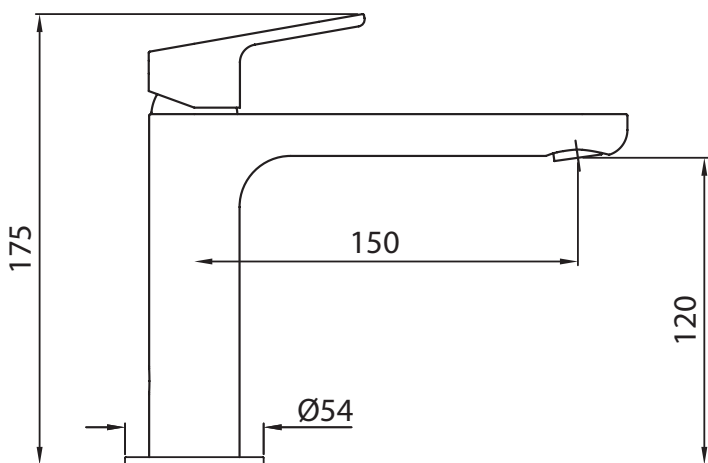

Nikko Basin Mixer with extended spout

ZKK700

WELS: 5 stars

Litres/minute: 5L

WELS License / Reg No: 0023 / T35777

Finishes available: Chrome, Brushed Nickel, Matte Black and Brushed Gold

WARRANTY
15 years

*Conditions apply.