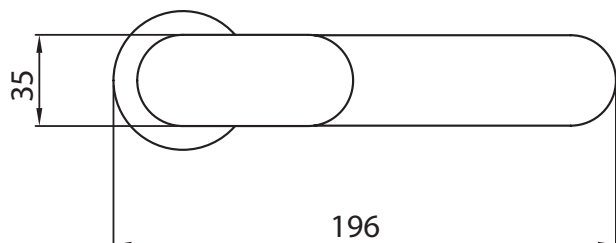

Nikko Basin Mixer with extended spout

ZKK700

WELS: 5 stars

Litres/minute: 5L

WELS License / Reg No: 0023 / T35777

Finishes available: Chrome, Brushed Nickel, Matte Black and Brushed Gold

WARRANTY
15 years

*Conditions apply.