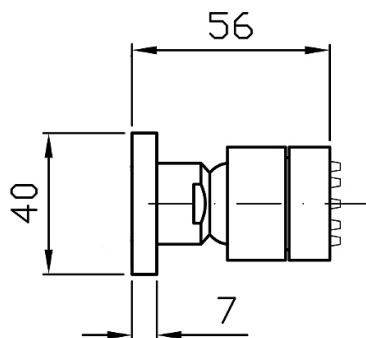

Lateral Body Spray

Z92899

Finish: Chrome

The lateral body spray features a anti-limescale self cleaning system and has been crafted from solid brass.

WARRANTY
15 years

*Conditions apply.