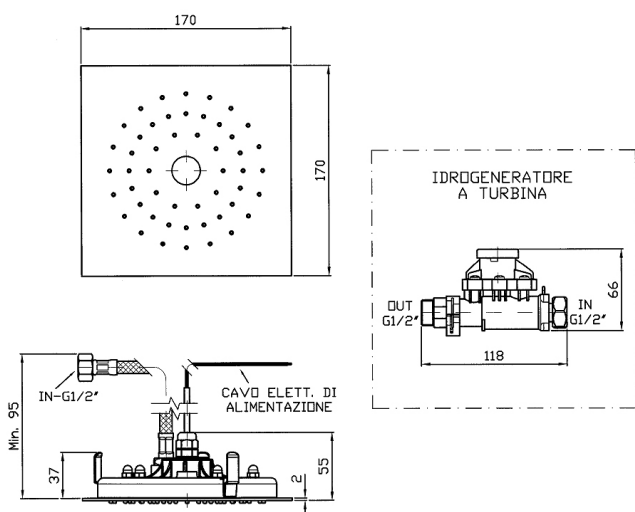

# Isy Ceiling Mounted Shower with Self Power Light

Z94156

**WELS:** 3 stars

**Litres/minute:** 9L

**WELS License/Reg. No:** 0023 / S03181

**Finish:** Chrome

**Finishes available:** Brushed Nickel

The Isy ceiling mounted shower with self powered light is part of a system that speaks the language of simplicity: it is not an effort of design but an idea which flows from water's own creativity and follows its plastic forms. Less is better, least is best: the utmost formal simplification for the first mixing tap in the world made with vanishing technology. Designed by Matteo Thun with Antonio Rodriguez.

The Isy ceiling mounted shower head 170x170mm with built in self powered light is crafted from stainless steel.

**WARRANTY**  
15 years

\*Conditions apply.