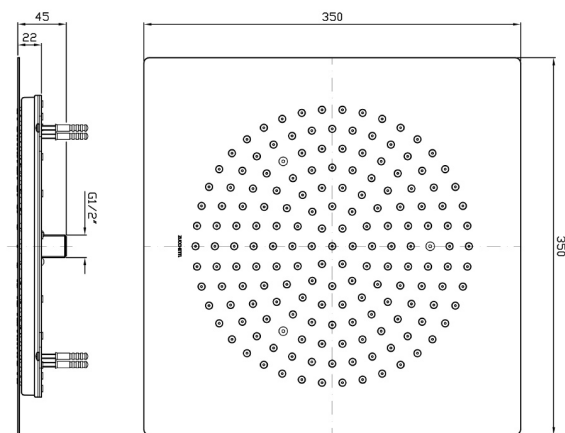

Ceiling Mounted Square Shower Head 350x350

Z94163

WELS: 3 stars

Litres/minute: 7.5L

WELS License / Reg No: 0023 / S09059

Finish: Chrome

Finishes available:

Matte Black, Brushed Nickel

The ceiling mounted square rain shower, 350x350mm features a mirror polished stainless steel edge and face, silicon rubber nozzles for easy cleaning and generous luxurious spray.

WARRANTY
15 years

*Conditions apply.