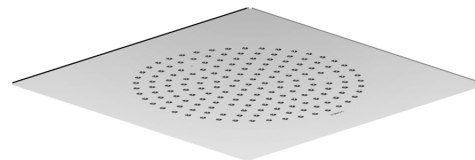

Ceiling Mounted Square Shower Head 350x350

Z94163

WELS: 3 stars

Litres/minute: 7.5L

WELS License / Reg No: 0023 / S09059

Finish: Chrome

Finishes available:

Matte Black, Brushed Nickel

Zucchetti views the shower as the beginning and centre point of the bathroom, as a wellness place dedicated to the care of oneself. By combining the technology, style and luxury of the Zucchetti ceiling mounted square rain shower, even the daily routine can be a subtle pleasure.

The ceiling mounted square rain shower, 350x350mm features a mirror polished stainless steel edge and face, silicon rubber nozzles for easy cleaning and generous luxurious spray.

WARRANTY
15 years

*Conditions apply.