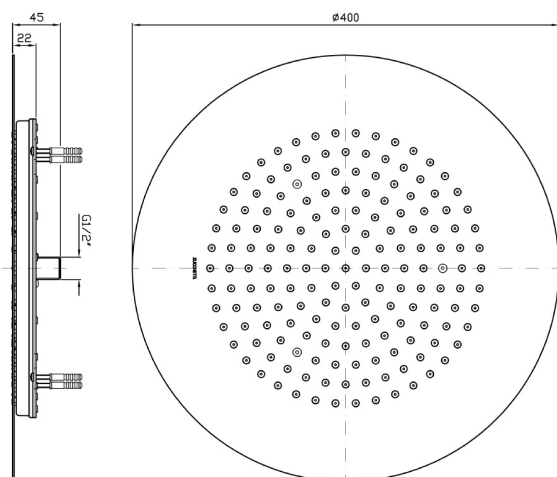

Ceiling Mounted Round Shower Head Ø400

Z94164

WELS: 3 stars

Litres/minute: 7.5L

WELS License / Reg No: 0023 / S09060

Finish: Chrome

Finishes available:

Matte Black, Brushed Nickel

Dimensions are in millimeters and are subject to manufacturing variations. Streamline reserves the right to vary specifications at any time without notice. Information provided within this specification sheet is correct at the date of printing. Please confirm all particulars with your sales consultant prior to purchase.