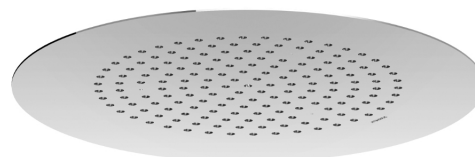

Ceiling Mounted Round Shower Head Ø400

Z94164

WELS: 3 stars

Litres/minute: 7.5L

WELS License / Reg No: 0023 / S09060

Finish: Chrome

Finishes available:

Matte Black, Brushed Nickel

Zucchetti views the shower as the beginning and centre point of the bathroom, as a wellness place dedicated to the care of oneself. By combining the technology, style and luxury of the Zucchetti ceiling mounted round rain shower, even the daily routine can be a subtle pleasure.

The ceiling mounted round rain shower, 400mm diameter features a mirror polished stainless steel edge and face, silicon rubber nozzles for easy cleaning and generous luxurious spray.

WARRANTY
15 years

*Conditions apply.