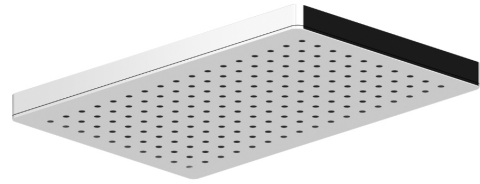

Ceiling Mounted Rain Shower
370x240mm

Z94152

WELS: 1 stars

Litres/minute: 16L

WELS License / Reg No: 0023 / S03374

Finish: Chrome

Zucchetti views the shower as the beginning and centre point of the bathroom, as a wellness place dedicated to the care of oneself. By combining the technology, style and luxury of the Zucchetti ceiling mounted rain shower, even the daily routine can be a subtle pleasure.

The ceiling mounted rain shower, 370x240mm features a mirror polished stainless steel low profile edge and face, silicon rubber nozzles for easy cleaning and generous luxurious spray.

*Conditions apply.