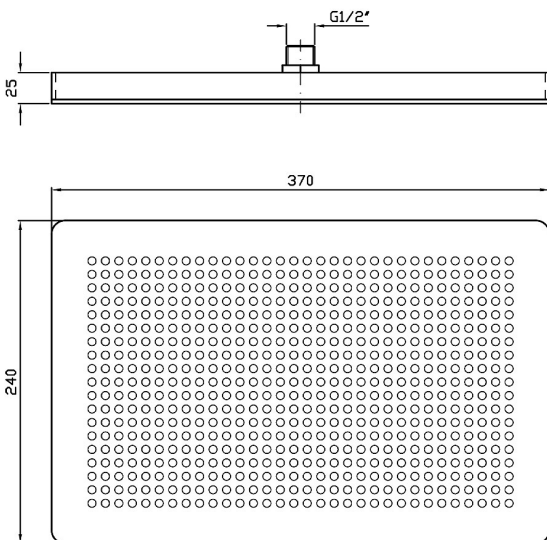

Ceiling Mounted Rain Shower
370x240mm

Z94152

WELS: 1 stars

Litres/minute: 16L

WELS License / Reg No: 0023 / S03374

Finish: Chrome

Zucchetti views the shower as the beginning and centre point of the bathroom, as a wellness place dedicated to the care of oneself. By combining the technology, style and luxury of the Zucchetti ceiling mounted rain shower, even the daily routine can be a subtle pleasure.

The ceiling mounted rain shower, 370x240mm features a mirror polished stainless steel low profile edge and face, silicon rubber nozzles for easy cleaning and generous luxurious spray.

*Conditions apply.

Dimensions are in millimeters and are subject to manufacturing variations. Streamline reserves the right to vary specifications at any time without notice. Information provided within this specification sheet is correct at the date of printing. Please confirm all particulars with your sales consultant prior to purchase.