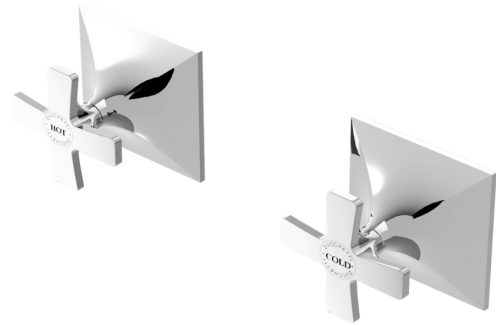

**Bellagio Wall Tap Tap Set**

ZB1738+R99501

**Finish:** Chrome

**Finishes available:**

Nickel\*, Gold\*, Brushed Gold\*

\*Colours indicated have 16 week lead time.

The Bellagio shower wall tap set by Matteo Thun is more than a simple tap, it is a way of viewing the bathroom as a place of refined elegance. It is a timeless element of the decor which confirms its metropolitan and contemporary personality in any environment. Bellagio is an aristocratic and exclusive citizen of the world, despite having such an Italian name testimony of the industrial background in which it has been created.

The Bellagio shower wall tap set features smooth operating 1/2 turn spindles with distinguished and detailed hot and cold indicators on the handles that are enhanced with the Zucchetti insignia.

**WARRANTY**  
15 years