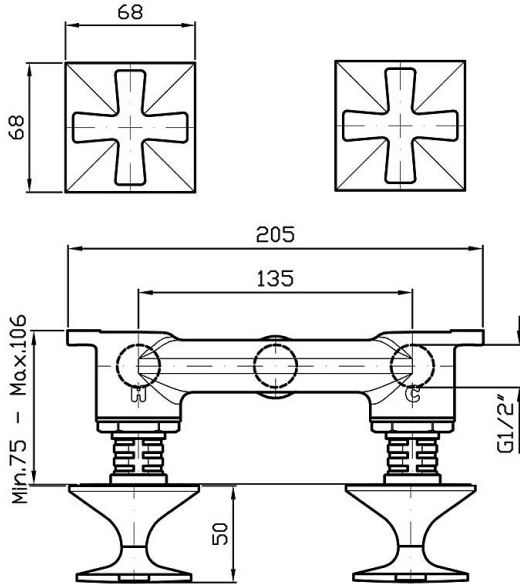

**Bellagio Wall Tap Tap Set**

ZB1738+R99501

**Finish:** Chrome

**Finishes available:**

Nickel\*, Gold\*, Brushed Gold\*

\*Colours indicated have 16 week lead time.

The Bellagio shower wall tap set by Matteo Thun is more than a simple tap, it is a way of viewing the bathroom as a place of refined elegance. It is a timeless element of the decor which confirms its metropolitan and contemporary personality in any environment. Bellagio is an aristocratic and exclusive citizen of the world, despite having such an Italian name testimony of the industrial background in which it has been created.

The Bellagio shower wall tap set features smooth operating 1/2 turn spindles with distinguished and detailed hot and cold indicators on the handles that are enhanced with the Zucchetti insignia.

**WARRANTY**  
15 years