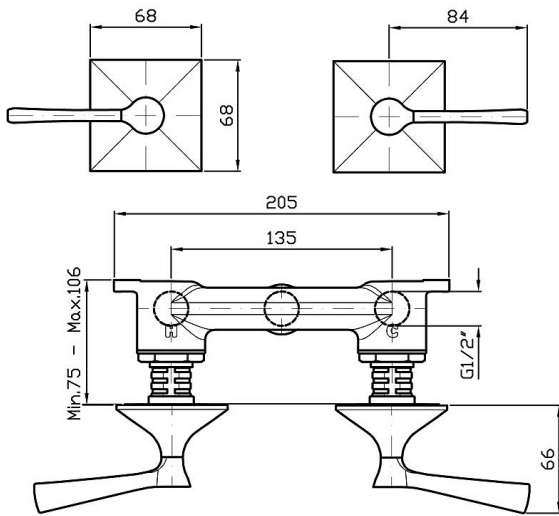

Bellagio Wall Tap Set Lever Handle

ZB2738+R99501

Finish: Chrome

Finishes available:

Nickel*, Gold*, Brushed Gold*

*Colours indicated have 16 week lead time.

The Bellagio shower wall tap set by Matteo Thun is more than a simple tap, it is a way of viewing the bathroom as a place of refined elegance. It is a timeless element of the decor which confirms its metropolitan and contemporary personality in any environment. Bellagio is an aristocratic and exclusive citizen of the world, despite having such an Italian name testimony of the industrial background in which it has been created.

The Bellagio shower wall tap set features smooth operating 1/4 turn lever handles with distinguished and detailed hot and cold indicators on the levers that are enhanced with the Zucchetti insignia.

WARRANTY
15 years