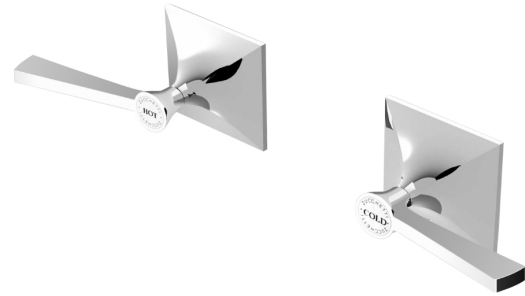

Bellagio Wall Tap Set Lever Handle

ZB2738+R99501

Finish: Chrome

Finishes available:

Nickel*, Gold*, Brushed Gold*

*Colours indicated have 16 week lead time.

The Bellagio shower wall tap set by Matteo Thun is more than a simple tap, it is a way of viewing the bathroom as a place of refined elegance. It is a timeless element of the decor which confirms its metropolitan and contemporary personality in any environment. Bellagio is an aristocratic and exclusive citizen of the world, despite having such an Italian name testimony of the industrial background in which it has been created.

The Bellagio shower wall tap set features smooth operating 1/4 turn lever handles with distinguished and detailed hot and cold indicators on the levers that are enhanced with the Zucchetti insignia.

WARRANTY
15 years