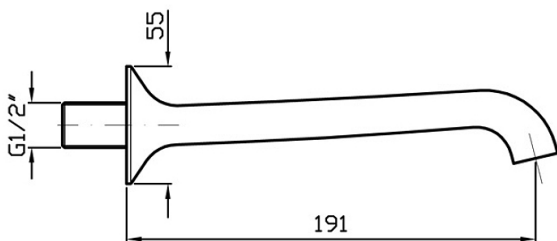

Bellagio Wall Spout

Z93762

Finish: Chrome

Finishes available:

Nickel*, Gold*, Brushed Gold*

*Colours indicated have 16 week lead time.

The Bellagio wall bath spout by Matteo Thun is more than a simple tap, it is a way of viewing the bathroom as a place of refined elegance. It is a timeless element of the decor which confirms its metropolitan and contemporary personality in any environment. Bellagio is an aristocratic and exclusive citizen of the world, despite having such an Italian name testimony of the industrial background in which it has been created.

The Bellagio wall bath spout has Zucchetti's special push on installation, to ensure a perfectly flush finish to the wall without damaging it. This requires a 1/2" female socket in the wall.

Spout projection of 191mm.