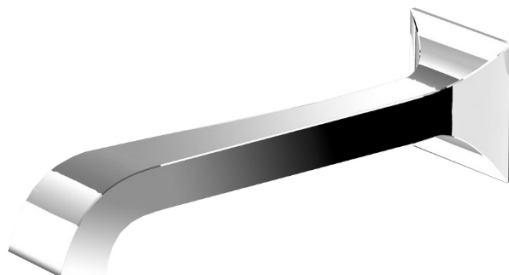

Bellagio Wall Spout

Z93762

Finish: Chrome

Finishes available:

Nickel*, Gold*, Brushed Gold*

*Colours indicated have 16 week lead time.

The Bellagio wall bath spout by Matteo Thun is more than a simple tap, it is a way of viewing the bathroom as a place of refined elegance. It is a timeless element of the decor which confirms its metropolitan and contemporary personality in any environment. Bellagio is an aristocratic and exclusive citizen of the world, despite having such an Italian name testimony of the industrial background in which it has been created.

The Bellagio wall bath spout has Zucchetti's special push on installation, to ensure a perfectly flush finish to the wall without damaging it. This requires a 1/2" female socket in the wall.

Spout projection of 191mm.