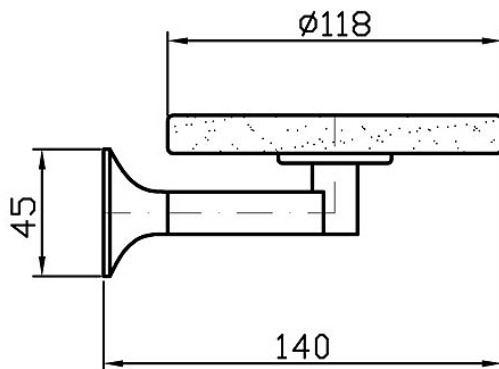

Bellagio Wall Soap Dish

ZAC510

Finish: Chrome**Finishes available:**

Nickel*, Gold*, Brushed Gold*

*Colours indicated have 16 week lead time.

The Bellagio wall soap dish by Matteo Thun is more than just a bathroom accessory, it is a way of viewing the bathroom as a place of refined elegance. It is a timeless element of the decor which confirms its metropolitan and contemporary personality in any environment. Bellagio is an aristocratic and exclusive citizen of the world, despite having such an Italian name testimony of the industrial background in which it has been created.

The Bellagio wall soap dish has been crafted from solid brass.

WARRANTY
5 years

*Conditions apply.