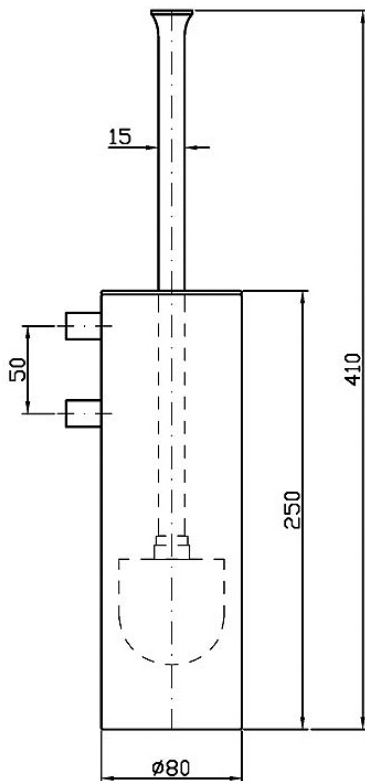

Bellagio Wall Mount Toilet Brush Holder

ZAC556

Finish: Chrome

Finishes available:

Nickel*, Gold*, Brushed Gold*

*Colours indicated have 16 week lead time.

The Bellagio wall mounted toilet brush Holder by Matteo Thun is more than just a bathroom accessory, it is a way of viewing the bathroom as a place of refined elegance. It is a timeless element of the decor which confirms its metropolitan and contemporary personality in any environment. Bellagio is an aristocratic and exclusive citizen of the world, despite having such an Italian name testimony of the industrial background in which it has been created.

The Bellagio wall mounted toilet brush Holder has been crafted from solid brass.

WARRANTY
5 years

*Conditions apply.