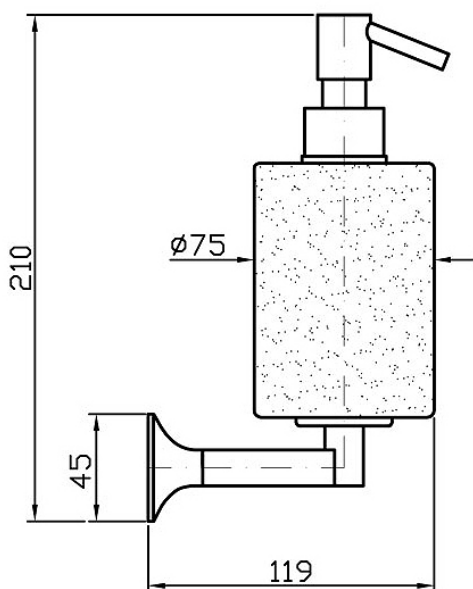

## Bellagio Wall Mounted Soap Dispenser

ZAC515

**Finish:** Chrome

**Finishes available:**

Nickel\*, Gold\*, Brushed Gold\*

\*Colours indicated have 16 week lead time.

The Bellagio wall mounted soap dispenser by Matteo Thun is more than just a bathroom accessory, it is a way of viewing the bathroom as a place of refined elegance. It is a timeless element of the decor which confirms its metropolitan and contemporary personality in any environment. Bellagio is an aristocratic and exclusive citizen of the world, despite having such an Italian name testimony of the industrial background in which it has been created.

The Bellagio wall mounted soap dispenser has been crafted from solid brass.

**WARRANTY**  
5 years

\*Conditions apply.