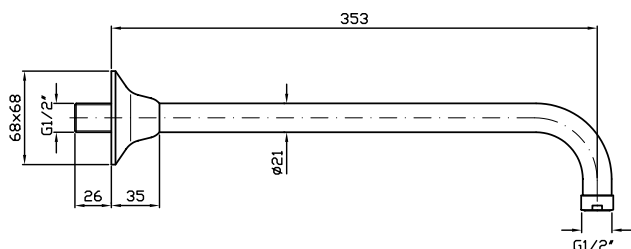

Zucchetti wall mounted shower arm

Z93025

Finish: Chrome

Finishes available:

Nickel*, Gold*, Brushed Gold*

*Colours indicated have 16 week lead time.

Zucchetti views the shower as the beginning and centre point of the bathroom, as a wellness place dedicated to the care of oneself. Pair this wall mounted arm with one of Zucchetti's showerheads to create your desired look. This particular arm complements the Bellagio shower head very well.