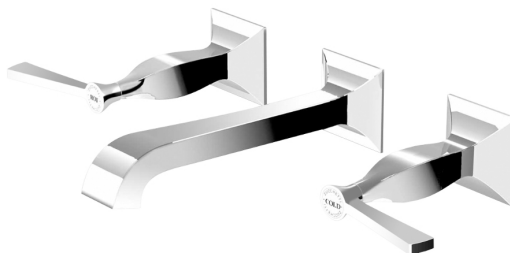

Bellagio Wall Mount Basin Set Lever Handle

ZB2699+R99500

WELS: 5 stars

Litres/minute: 6L

WELS License/Reg. No: 0023 / T08805

Finish: Chrome

Finishes available:

Nickel*, Gold*, Brushed Gold*

*Colours indicated have 16 week lead time.

The Bellagio wall mount basin tap set by Matteo Thun is more than a simple tap, it is a way of viewing the bathroom as a place of refined elegance. It is a timeless element of the decor which confirms its metropolitan and contemporary personality in any environment. Bellagio is an aristocratic and exclusive citizen of the world, despite having such an Italian name testimony of the industrial background in which it has been created.

The Bellagio wall mount basin tap set features smooth operating 1/4 turn lever handles with distinguished and detailed hot and cold indicators on the levers that are enhanced with the Zucchetti insignia.

Spout projection of 191mm.

WARRANTY
15 years

*Conditions apply.