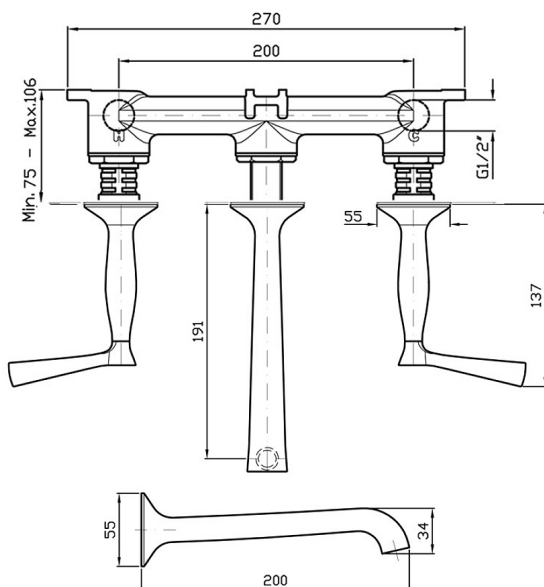

Bellagio Wall Mount Basin Set Lever Handle

ZB2699+R99500

WELS: 5 stars

Litres/minute: 6L

WELS License/Reg. No: 0023 / T08805

Finish: Chrome

Finishes available:

Nickel*, Gold*, Brushed Gold*

*Colours indicated have 16 week lead time.

The Bellagio wall mount basin tap set by Matteo Thun is more than a simple tap, it is a way of viewing the bathroom as a place of refined elegance. It is a timeless element of the decor which confirms its metropolitan and contemporary personality in any environment. Bellagio is an aristocratic and exclusive citizen of the world, despite having such an Italian name testimony of the industrial background in which it has been created.

The Bellagio wall mount basin tap set features smooth operating 1/4 turn lever handles with distinguished and detailed hot and cold indicators on the levers that are enhanced with the Zucchetti insignia.

Spout projection of 191mm.

WARRANTY
15 years

*Conditions apply.