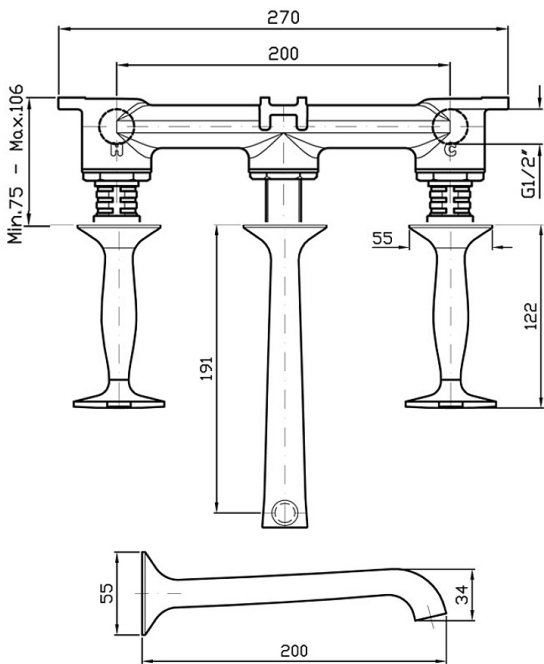

Bellagio Wall Mount Basin Tap Set

ZB1699+R99500

WELS: 5 stars

Litres/minute: 6L

WELS License/Reg. No: 0023 / T08802

Finish: Chrome

Finishes available:

Nickel*, Gold*, Brushed Gold*

*Colours indicated have 16 week lead time.

The Bellagio wall mount basin tap set by Matteo Thun is more than a simple tap, it is a way of viewing the bathroom as a place of refined elegance. It is a timeless element of the decor which confirms its metropolitan and contemporary personality in any environment. Bellagio is an aristocratic and exclusive citizen of the world, despite having such an Italian name testimony of the industrial background in which it has been created.

The Bellagio wall mount basin tap set features smooth operating 1/2 turn spindles with distinguished and detailed hot and cold indicators on the handles that are enhanced with the Zucchetti insignia.

Spout projection of 191mm.