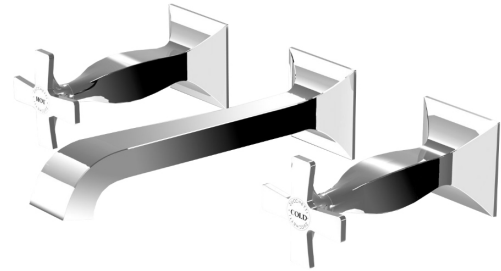

Bellagio Wall Mount Basin Tap Set

ZB1699+R99500

WELS: 5 stars

Litres/minute: 6L

WELS License/Reg. No: 0023 / T08802

Finish: Chrome

Finishes available:

Nickel*, Gold*, Brushed Gold*

*Colours indicated have 16 week lead time.

The Bellagio wall mount basin tap set by Matteo Thun is more than a simple tap, it is a way of viewing the bathroom as a place of refined elegance. It is a timeless element of the decor which confirms its metropolitan and contemporary personality in any environment. Bellagio is an aristocratic and exclusive citizen of the world, despite having such an Italian name testimony of the industrial background in which it has been created.

The Bellagio wall mount basin tap set features smooth operating 1/2 turn spindles with distinguished and detailed hot and cold indicators on the handles that are enhanced with the Zucchetti insignia.

Spout projection of 191mm.