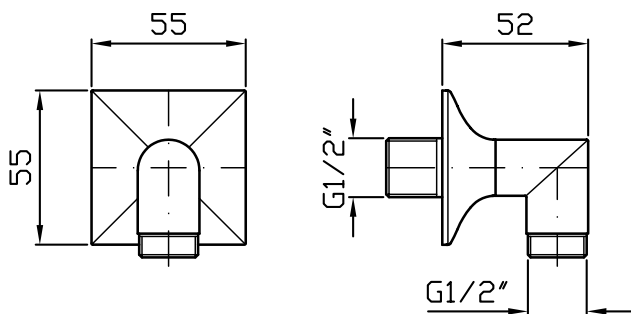

ZUCCHETTI.

Vogue Spas & Bathrooms

Bellagio Wall Elbow

Z93802

Finish: Chrome

Finishes available:

Nickel*, Gold*, Brushed Gold*

The Bellagio wall elbow has a 1/2" male water inlet connection. Crafted from solid brass.

NOTE: Requires 1/2" female socket in wall.

WARRANTY
5 years

*Conditions apply.