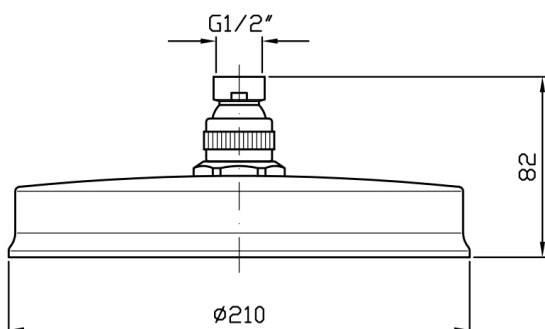

Zucchetti Brass Shower Head

Z94184

WELS: 3 stars

Litres/minute: 9L

WELS License/Reg. No: 0023 / S03182

Finish: Chrome

Finishes available:

Brushed Nickel, Nickel*, Gold*, Brushed Gold*

*Colours indicated have 16 week lead time.

Zucchetti views the shower as the beginning and centre point of the bathroom, as a wellness place dedicated to the care of oneself. By combining the technology, style and luxury of the Zucchetti wall mounted shower head, even the daily routine can be a subtle pleasure.

The Zucchetti shower head 210mm diameter with anti-limescale system.

WARRANTY
2 years

*Conditions apply.
