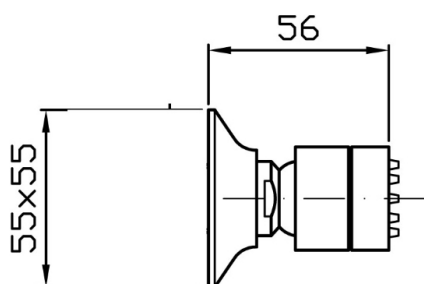

## Bellagio Lateral Body Spray

Z92897

---

**Finish:** Chrome

**Finishes available:**

Nickel\*, Gold\*, Brushed Gold\*

\*Colours indicated have 16 week lead time.

The Bellagio lateral body spray by Matteo Thun is more than a simple tap, it is a way of viewing the bathroom as a place of refined elegance. It is a timeless element of the decor which confirms its metropolitan and contemporary personality in any environment. Bellagio is an aristocratic and exclusive citizen of the world, despite having such an Italian name testimony of the industrial background in which it has been created.