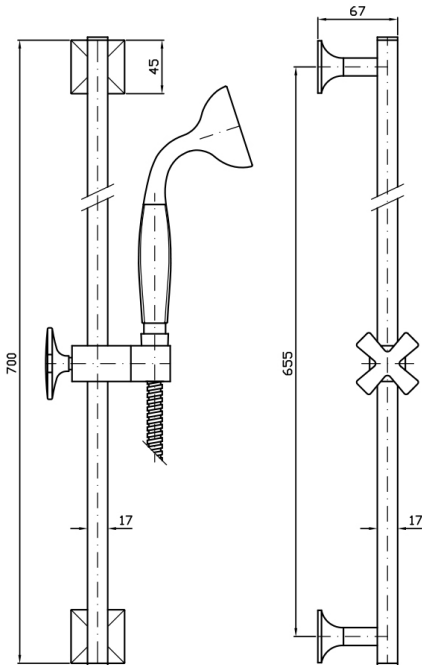

## Bellagio Slide Rail/Hand Shower Set Z93100

---

**WELS:** 3 stars

**Litres/minute:** 9L

**WELS License/Reg. No:** 0023 / S09051

**Finish:** Chrome

**Finishes available:**

Nickel\*, Gold\*, Brushed Gold\*

\*Colours indicated have 16 week lead time.

The Bellagio slide rail /hand shower set by Matteo Thun is more than a simple tap, it is a way of viewing the bathroom as a place of refined elegance. It is a timeless element of the decor which confirms its metropolitan and contemporary personality in any environment. Bellagio is an aristocratic and exclusive citizen of the world, despite having such an Italian name testimony of the industrial background in which it has been created.

Complete slide rail length 700mm, handshower and 1500mm flexible hose.

**WARRANTY**  
2 years

\*Conditions apply.

---