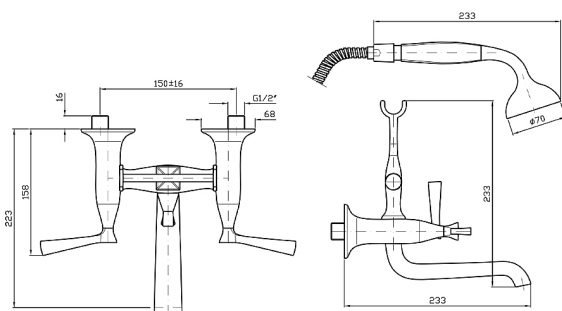

Bellagio Exposed Wall Mount Bath Set Lever Handle

ZB2228

WELS: 3 stars

Litres/minute: 9L (handshower only)

WELS License: 0023

Finish: Chrome

Finishes available:

Nickel*, Gold*, Brushed Gold*

*Colours indicated have 16 week lead time.

The Bellagio exposed wall mount bath tap set by Matteo Thun is more than a simple tap, it is a way of viewing the bathroom as a place of refined elegance. It is a timeless element of the decor which confirms its metropolitan and contemporary personality in any environment. Bellagio is an aristocratic and exclusive citizen of the world, despite having such an Italian name testimony of the industrial background in which it has been created.

The Bellagio exposed wall mount bath tap set comes complete with brass handshower and 1500mm flexible hose. It features smooth operating 1/4 turn lever handles with distinguished and detailed hot and cold indicators on the levers are enhanced with the Zucchetti insignia.

Spout projection of 223mm.

WARRANTY
15 years

*Conditions apply.