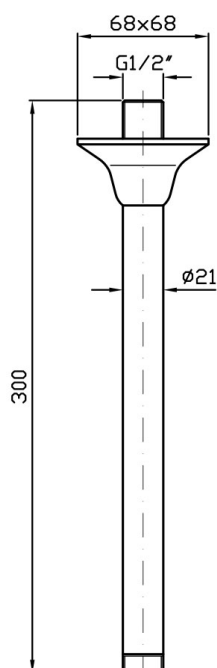

Zucchetti ceiling mounted shower arm - 300mm

Z93029

Finish: Chrome

Finishes available:

Nickel*, Gold*, Brushed Gold*

*Colours indicated have 16 week lead time.

Zucchetti views the shower as the beginning and centre point of the bathroom, as a wellness place dedicated to the care of oneself. Pair this 300mm ceiling mounted arm with one of Zucchetti's showerheads to create your desired look. This particular arm complements the Bellagio shower head very well.