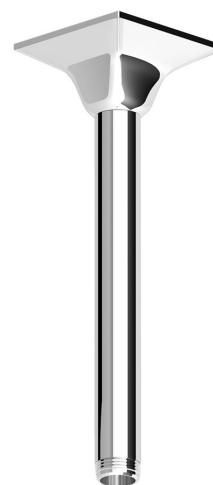

Zucchetti ceiling mounted shower arm - 300mm

Z93029

Finish: Chrome

Finishes available:

Nickel*, Gold*, Brushed Gold*

*Colours indicated have 16 week lead time.

Zucchetti views the shower as the beginning and centre point of the bathroom, as a wellness place dedicated to the care of oneself. Pair this 300mm ceiling mounted arm with one of Zucchetti's showerheads to create your desired look. This particular arm complements the Bellagio shower head very well.