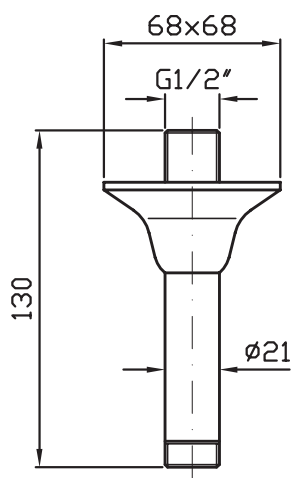

Zucchetti ceiling mounted shower arm - 130mm

Z93028

Finish: Chrome

Finishes available:

Nickel*, Gold*, Brushed Gold*

*Colours indicated have 16 week lead time.

Zucchetti views the shower as the beginning and centre point of the bathroom, as a wellness place dedicated to the care of oneself. Pair this 130mm ceiling mounted arm with one of Zucchetti's showerheads to create your desired look. This particular arm complements the Bellagio shower head very well.