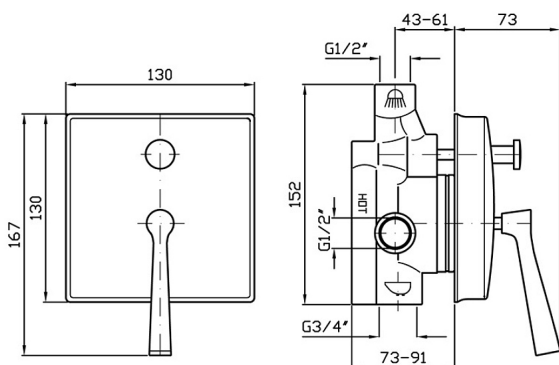

Bellagio Bath/Shower Mixer with Diverter

ZP3612+R99614

Finish: Chrome

Finishes available:

Nickel*, Gold*, Brushed Gold*

*Colours indicated have 16 week lead time.

The Bellagio bath shower mixer with diverter by Matteo Thun is more than a simple tap, it is a way of viewing the bathroom as a place of refined elegance. It is a timeless element of the decor which confirms its metropolitan and contemporary personality in any environment. Bellagio is an aristocratic and exclusive citizen of the world, despite having such an Italian name testimony of the industrial background in which it has been created.

The Bellagio bath shower mixer with diverter allows you to divert the water between two shower outlets or a bath and shower outlet. Featuring a flawlessly polished forged brass wall plate 130mm wide.

WARRANTY
15 years