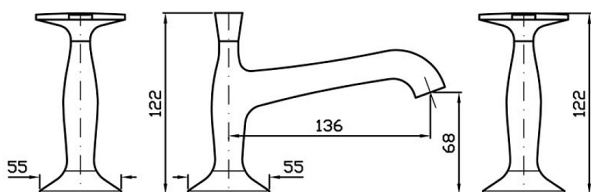

Bellagio Basin Tap Set

ZB1422

WELS: 5 stars

Litres/minute: 6L

WELS License/Reg. No: 0023 / T09016

Finish: Chrome

Finishes available:

Nickel*, Gold*, Brushed Gold*

*Colours indicated have 16 week lead time.

The Bellagio basin tap set by Matteo Thun is more than a simple tap, it is a way of viewing the bathroom as a place of refined elegance. It is a timeless element of the decor which confirms its metropolitan and contemporary personality in any environment. Bellagio is an aristocratic and exclusive citizen of the world, despite having such an Italian name testimony of the industrial background in which it has been created.

The Bellagio basin tap set features smooth operating 1/2 turn spindles with distinguished and detailed hot and cold indicators on the handles that are enhanced with the Zucchetti insignia.

Spout projection of 136mm.