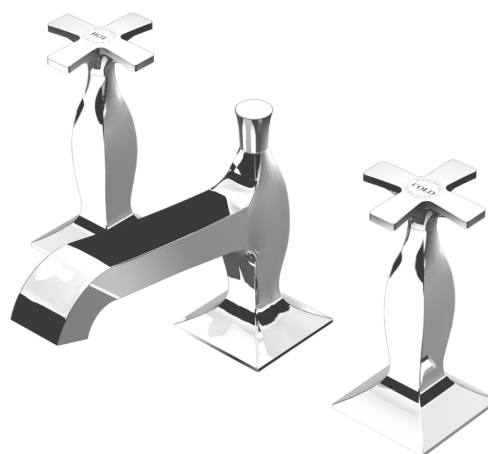

Bellagio Basin Tap Set

ZB1422

WELS: 5 stars

Litres/minute: 6L

WELS License/Reg. No: 0023 / T09016

Finish: Chrome

Finishes available:

Nickel*, Gold*, Brushed Gold*

*Colours indicated have 16 week lead time.

The Bellagio basin tap set by Matteo Thun is more than a simple tap, it is a way of viewing the bathroom as a place of refined elegance. It is a timeless element of the decor which confirms its metropolitan and contemporary personality in any environment. Bellagio is an aristocratic and exclusive citizen of the world, despite having such an Italian name testimony of the industrial background in which it has been created.

The Bellagio basin tap set features smooth operating 1/2 turn spindles with distinguished and detailed hot and cold indicators on the handles that are enhanced with the Zucchetti insignia.

Spout projection of 136mm.