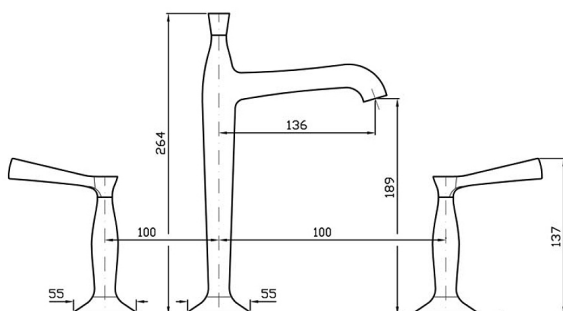

Bellagio Basin Set High Spout Lever Handle

ZB2421

WELS: 5 stars

Litres/minute: 6L

WELS License/Reg. No: 0023 / T09019

Finish: Chrome

Finishes available:

Nickel*, Gold*, Brushed Gold*

*Colours indicated have 16 week lead time.

The Bellagio basin tap set with a high spout by Matteo Thun is more than a simple tap, it is a way of viewing the bathroom as a place of refined elegance. It is a timeless element of the decor which confirms its metropolitan and contemporary personality in any environment. Bellagio is an aristocratic and exclusive citizen of the world, despite having such an Italian name testimony of the industrial background in which it has been created.

The Bellagio basin tap set with a high spout features smooth operating 1/4 turn lever handles with distinguished and detailed hot and cold indicators on the levers that are enhanced with the Zucchetti insignia.

Spout projection of 136mm.

WARRANTY
15 years

*Conditions apply.