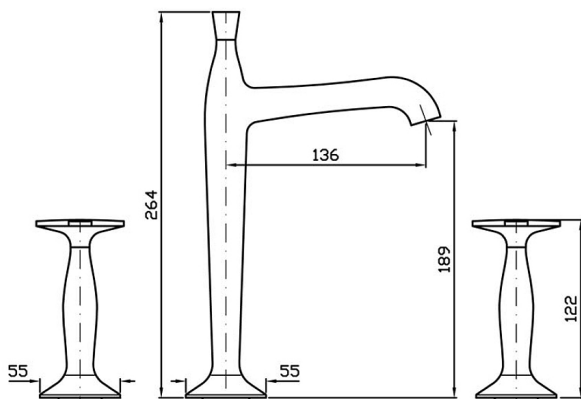

Bellagio Basin Tap Set High Spout

ZB1421

WELS: 5 stars

Litres/minute: 6L

WELS License/Reg. No: 0023 / T09018

Finish: Chrome

Finishes available:

Nickel*, Gold*, Brushed Gold*

*Colours indicated have 16 week lead time.

The Bellagio basin tap set with a high spout by Matteo Thun is more than a simple tap, it is a way of viewing the bathroom as a place of refined elegance. It is a timeless element of the decor which confirms its metropolitan and contemporary personality in any environment. Bellagio is an aristocratic and exclusive citizen of the world, despite having such an Italian name testimony of the industrial background in which it has been created.

The Bellagio basin tap set with a high spout features smooth operating 1/2 turn spindles with distinguished and detailed hot and cold indicators on the handles that are enhanced with the Zucchetti insignia. Spout projection of 136mm.