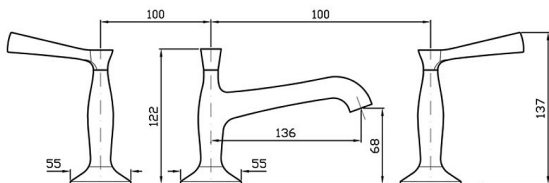

Bellagio Basin Set Lever Handle

ZB2422

WELS: 5 stars

Litres/minute: 6L

WELS License/Reg. No: 0023 / T09017

Finish: Chrome

Finishes available:

Nickel*, Gold*, Brushed Gold*

*Colours indicated have 16 week lead time.

The Bellagio basin tap set by Matteo Thun is more than a simple tap, it is a way of viewing the bathroom as a place of refined elegance. It is a timeless element of the decor which confirms its metropolitan and contemporary personality in any environment. Bellagio is an aristocratic and exclusive citizen of the world, despite having such an Italian name testimony of the industrial background in which it has been created.

The Bellagio basin tap set features smooth operating 1/4 turn lever handles with distinguished and detailed hot and cold indicators on the levers that are enhanced with the Zucchetti insignia.

Spout projection of 136mm.