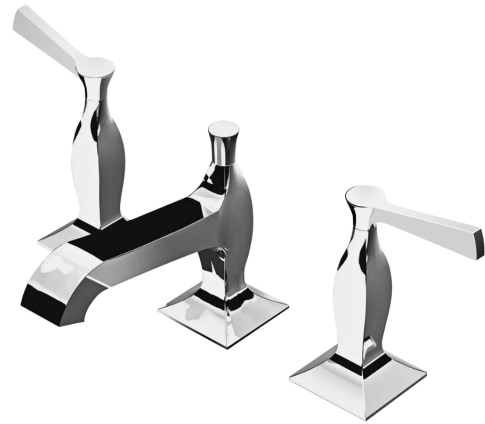

Bellagio Basin Set Lever Handle

ZB2422

WELS: 5 stars

Litres/minute: 6L

WELS License/Reg. No: 0023 / T09017

Finish: Chrome

Finishes available:

Nickel*, Gold*, Brushed Gold*

*Colours indicated have 16 week lead time.

The Bellagio basin tap set by Matteo Thun is more than a simple tap, it is a way of viewing the bathroom as a place of refined elegance. It is a timeless element of the decor which confirms its metropolitan and contemporary personality in any environment. Bellagio is an aristocratic and exclusive citizen of the world, despite having such an Italian name testimony of the industrial background in which it has been created.

The Bellagio basin tap set features smooth operating 1/4 turn lever handles with distinguished and detailed hot and cold indicators on the levers that are enhanced with the Zucchetti insignia.

Spout projection of 136mm.