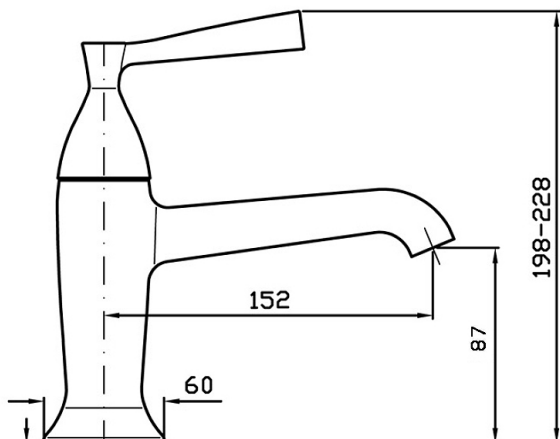

Bellagio Basin Mixer

ZP3294

WELS: 5 stars

Litres/minute: 6L

WELS License/Reg. No: 0023 / T09464

Finish: Chrome

Finishes available:

Nickel*, Gold*, Brushed Gold*

*Colours indicated have 16 week lead time.

The Bellagio basin mixer by Matteo Thun is more than a simple tap, it is a way of viewing the bathroom as a place of refined elegance. It is a timeless element of the decor which confirms its metropolitan and contemporary personality in any environment. Bellagio is an aristocratic and exclusive citizen of the world, despite having such an Italian name testimony of the industrial background in which it has been created.

The Bellagio basin mixer features a lever handle and is crafted from solid brass.

Spout projection of 152mm.

WARRANTY
15 years

*Conditions apply.