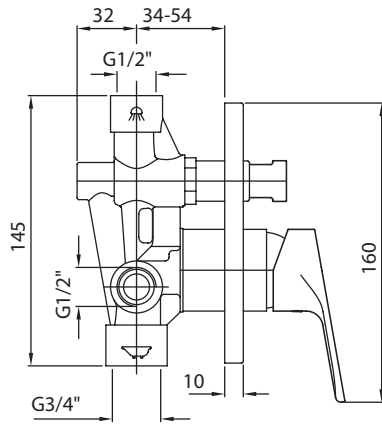

**Nikko Bath/Shower Mixer
with Diverter**

ZKK127 + R99684

Finishes available: Chrome, Brushed Nickel, Matte
Black and Brushed Gold

WARRANTY
15 years

*Conditions apply.