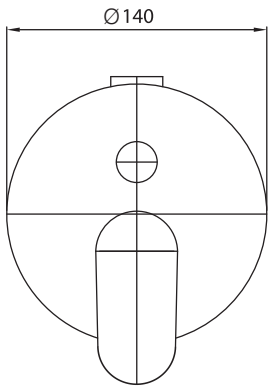

**Nikko Bath/Shower Mixer
with Diverter**

ZKK127 + R99684

Finishes available: Chrome, Brushed Nickel, Matte
Black and Brushed Gold

WARRANTY
15 years

*Conditions apply.