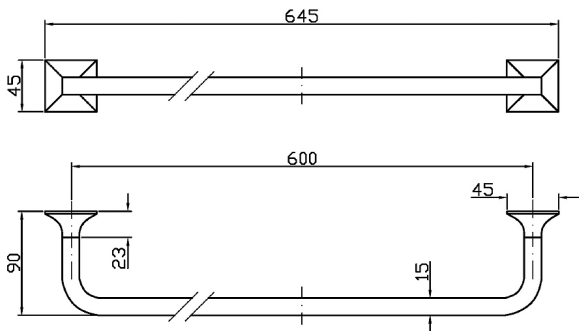

ZUCCHETTI.

Vogue Spas & Bathrooms

Bellagio Towel Rail 60cm

ZAC521

Finish: Chrome

Finishes available:

Nickel*, Gold*, Brushed Gold*

*Colours indicated have 16 week lead time.

The Bellagio towel rail 60cm by Matteo Thun is more than a just a bathroom accessory, it is a way of viewing the bathroom as a place of refined elegance. It is a timeless element of the decor which confirms its metropolitan and contemporary personality in any environment. Bellagio is an aristocratic and exclusive citizen of the world, despite having such an Italian name testimony of the industrial background in which it has been created.

The Bellagio towel rail 60cm has been crafted from solid brass.

WARRANTY
5 years

*Conditions apply.