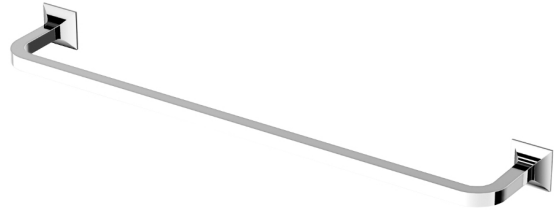

ZUCCHETTI.

Vogue Spas & Bathrooms

Bellagio Towel Rail 60cm

ZAC521

Finish: Chrome

Finishes available:

Nickel*, Gold*, Brushed Gold*

*Colours indicated have 16 week lead time.

The Bellagio towel rail 60cm by Matteo Thun is more than a just a bathroom accessory, it is a way of viewing the bathroom as a place of refined elegance. It is a timeless element of the decor which confirms its metropolitan and contemporary personality in any environment. Bellagio is an aristocratic and exclusive citizen of the world, despite having such an Italian name testimony of the industrial background in which it has been created.

The Bellagio towel rail 60cm has been crafted from solid brass.

WARRANTY
5 years

*Conditions apply.