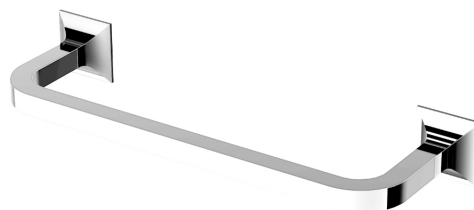

ZUCCHETTI.

Vogue Spas & Bathrooms

Bellagio Towel Rail 30cm

ZAC520

Finish: Chrome

Finishes available:

Nickel*, Gold*, Brushed Gold*

*Colours indicated have 16 week lead time.

The Bellagio towel rail 30cm by Matteo Thun is more than just a bathroom accessory, it is a way of viewing the bathroom as a place of refined elegance. It is a timeless element of the decor which confirms its metropolitan and contemporary personality in any environment. Bellagio is an aristocratic and exclusive citizen of the world, despite having such an Italian name testimony of the industrial background in which it has been created.

The Bellagio towel rail 30cm has been crafted from solid brass.

WARRANTY
5 years

*Conditions apply.