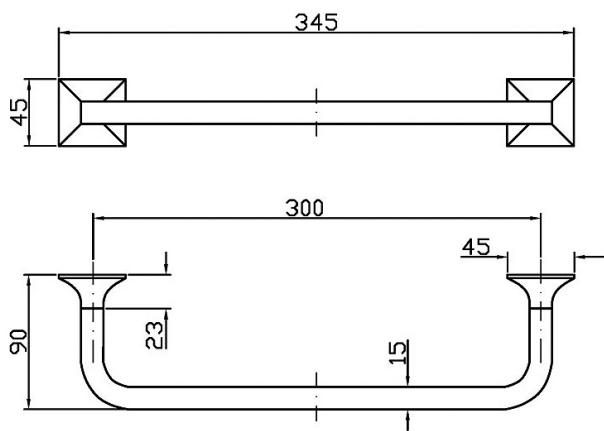

ZUCCHETTI.

Vogue Spas & Bathrooms

Bellagio Towel Rail 30cm

ZAC520

Finish: Chrome

Finishes available:

Nickel*, Gold*, Brushed Gold*

*Colours indicated have 16 week lead time.

The Bellagio towel rail 30cm by Matteo Thun is more than just a bathroom accessory, it is a way of viewing the bathroom as a place of refined elegance. It is a timeless element of the decor which confirms its metropolitan and contemporary personality in any environment. Bellagio is an aristocratic and exclusive citizen of the world, despite having such an Italian name testimony of the industrial background in which it has been created.

The Bellagio towel rail 30cm has been crafted from solid brass.

WARRANTY
5 years

*Conditions apply.