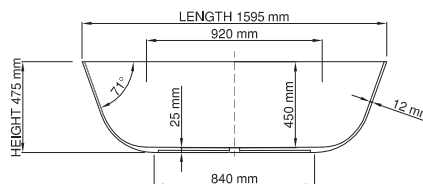

thin-edge

Price: \$ 4, 428.00
 Size (l) x (w) x (h): 1595mm x 730mm x 475mm
 Water capacity: 260 L
 Overflow: No overflow
 Material: DADOquartz®
 Finish: Matte / Satin

Base dimensions: 840mm x 420mm
 Edge width: 12mm
 Waste diameter: 50mm - fits Bespoke 40mm plug
 Weight: 59kg

Shipping information

Packing dimensions: 1645mm x 780mm x 625mm
 Shipping mass: 109kg