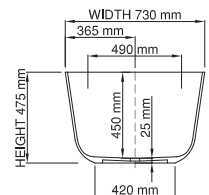

thin-edge

Price: \$ 4, 428.00
 Size (l) x (w) x (h): 1595mm x 730mm x 475mm
 Water capacity: 260 L
 Overflow: No overflow
 Material: DADOquartz®
 Finish: Matte / Satin

Base dimensions: 840mm x 420mm
 Edge width: 12mm
 Waste diameter: 50mm - fits Bespoke 40mm plug
 Weight: 59kg

Shipping information

Packing dimensions: 1645mm x 780mm x 625mm
 Shipping mass: 109kg