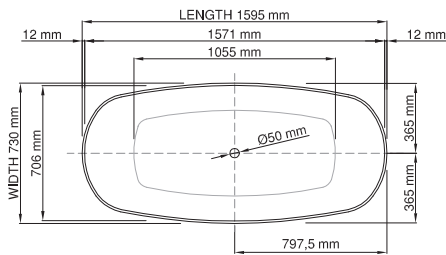

thin-edge

Price: \$ 4, 428.00
 Size (l) x (w) x (h): 1595mm x 730mm x 475mm
 Water capacity: 260 L
 Overflow: No overflow
 Material: DADOquartz®
 Finish: Matte / Satin

Base dimensions: 840mm x 420mm
 Edge width: 12mm
 Waste diameter: 50mm - fits Bespoke 40mm plug
 Weight: 59kg

Shipping information

Packing dimensions: 1645mm x 780mm x 625mm
 Shipping mass: 109kg