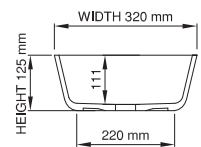

thin-edge

Price: \$ 594.00
 Size (l) x (w) x (h): 520mm x 320mm x 125mm
 Top to waste: 111mm
 Overflow: No overflow
 Material: DADOquartz®
 Finish: Matte / Satin
 Mounting: Counter-top / Under-mount

Base dimensions: 320mm x 220mm
 Edge width: 10mm
 Waste diameter: 40mm - fits Bespoke plug
 Weight: 5.2kg

Shipping information

Packing dimensions: 570mm x 470mm x 180mm
 Shipping mass: 7.2kg