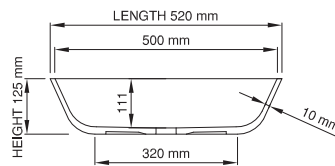

thin-edge

Price: \$ 594.00
 Size (l) x (w) x (h): 520mm x 320mm x 125mm
 Top to waste: 111mm
 Overflow: No overflow
 Material: DADOquartz®
 Finish: Matte / Satin
 Mounting: Counter-top / Under-mount

Base dimensions: 320mm x 220mm
 Edge width: 10mm
 Waste diameter: 40mm - fits Bespoke plug
 Weight: 5.2kg

Shipping information

Packing dimensions: 570mm x 470mm x 180mm
 Shipping mass: 7.2kg