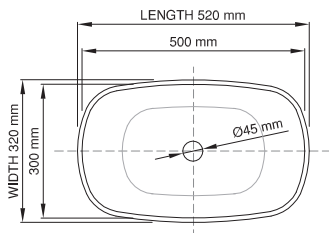

thin-edge

Price: \$ 594.00
 Size (l) x (w) x (h): 520mm x 320mm x 125mm
 Top to waste: 111mm
 Overflow: No overflow
 Material: DADOquartz®
 Finish: Matte / Satin
 Mounting: Counter-top / Under-mount

Base dimensions: 320mm x 220mm
 Edge width: 10mm
 Waste diameter: 40mm - fits Bespoke plug
 Weight: 5.2kg

Shipping information

Packing dimensions: 570mm x 470mm x 180mm
 Shipping mass: 7.2kg