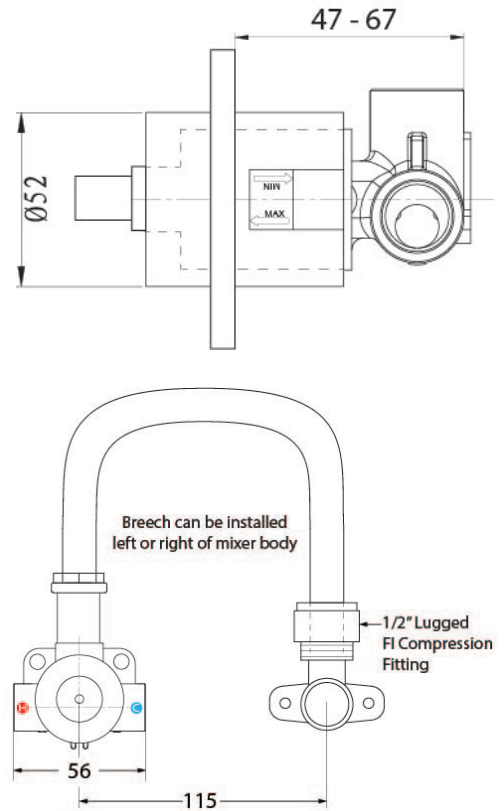

# UNIVERSAL WALL MOUNTED BASIN MIXER BODY

## Description

Universal Wall Mounted Basin Mixer Body

**TVW00136XB**

## Additional Information

- 115mm Centres
- 35mm Ceramic Cartridge