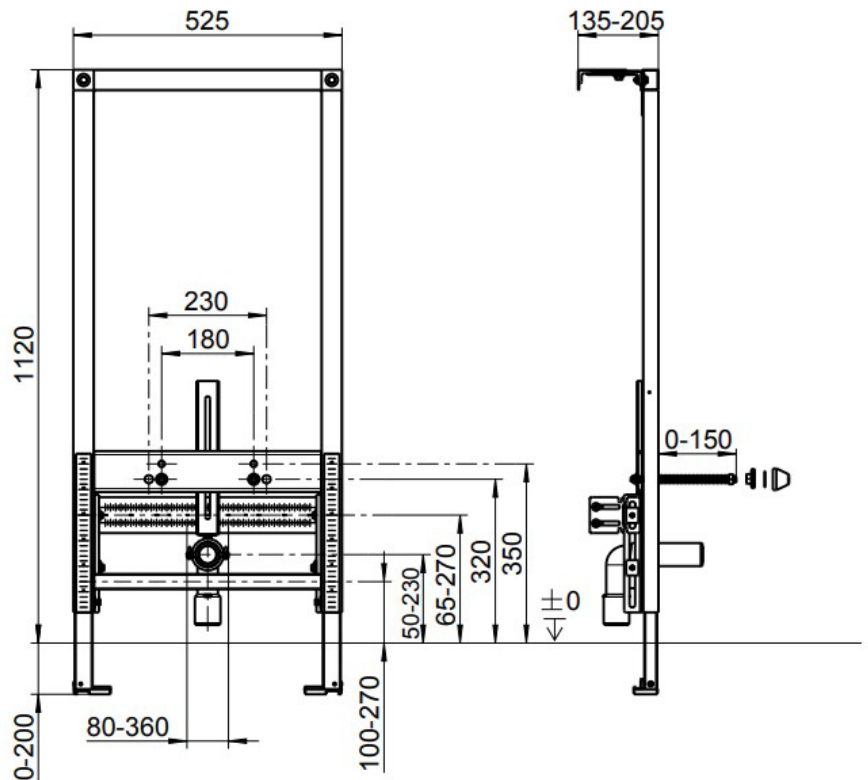

ViConnect WH Bidet Mounting Frame

Product Image

Product Details

Code:	92214800
Brand:	Villeroy & Boch
Range:	VICONNECT
Warranty:	10 Years*
Product Width:	573 mm
Product Depth:	157 mm
Height:	1167mm

Additional Features

Required Product

Complimentary Wall Hung Bidet

Recommended Products

Additional Notes

- Fully Adjustable
- steel frame construction

Technical Specification

Note: All dimensions are in millimetres and are subject to normal manufacturing variations. Always use the physical product measurements for cut-outs and rough-ins as the technical details shown may differ from the actual product. Use acetic cured silicone sealant. Do not use epoxy type adhesives. Clean with damp cloth. Do not use abrasive cleaners, liquids or pastes.