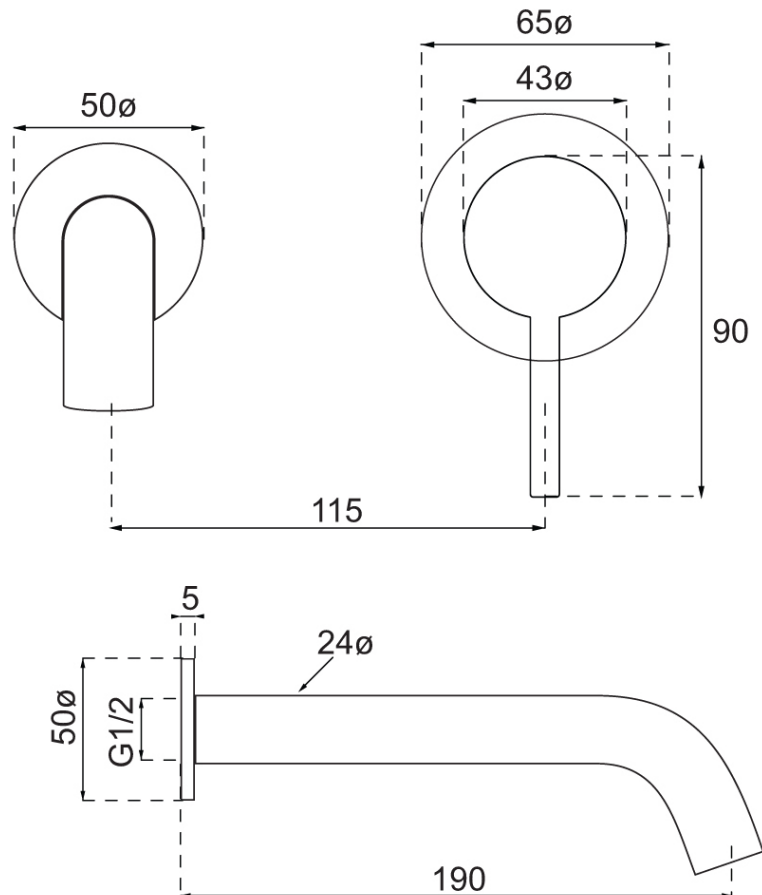

Vita Wall Mounted Bath Trim

Brushed Gold

Product Image

Product Details

Brand:	Villeroy & Boch
Range:	Vita
Warranty:	15 Years*
WELS:	N/A

Additional Features

Required Product

ColourChoice TVW0035161

Recommended Products

Optional Rectangular Plate
TVP0559585

Additional Notes

- 115mm Centres
- 35mm Ceramic Cartridge
- Spout Can Be Positioned On The Left Hand Side Of The Mixer Only
- Uses 50mm Micro Plates & Unique Micro 25mm ColourChoice Body

Installation Instructions

- * NOT COMPATIBLE WITH UNIVERSAL BODY
- * ONLY USE COLOURCHOICE BODY TVW0035161

Technical Specification

Note: All dimensions are in millimetres and are subject to normal manufacturing variations. Always use the physical product measurements for cut-outs and rough-ins as the technical details shown may differ from the actual product. Use acetic cured silicone sealant. Do not use epoxy type adhesives. Clean with damp cloth. Do not use abrasive cleaners, liquids or pastes.