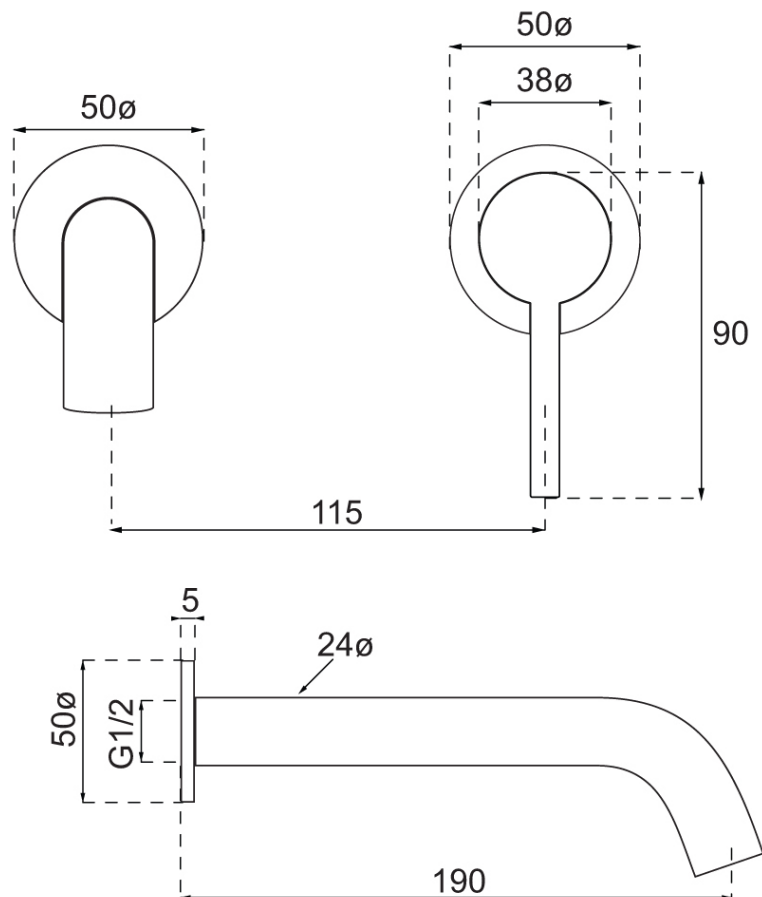

Vita Wall Mounted Basin Trim

Product Image

Product Details

Brand: Villeroy & Boch
 Range: Vita
 Warranty: 15 Years*
 WELS: 5 Star 6 LPM, Reg #: T37234

Additional Features

Required Product

ColourChoice TVW0025161

Recommended Products

Optional Rectangular Plate
 TVP0669680

Additional Notes

- 115mm Centres
- 25mm Ceramic Cartridge
- Spout Can Be Positioned On The Left Hand Side Of The Mixer Only
- Uses 50mm Micro Plates & Unique Micro 25mm ColourChoice Body

Installation Instructions

- * NOT COMPATIBLE WITH UNIVERSAL BODY
- * ONLY USE COLOURCHOICE BODY TVW0025161

Technical Specification

Note: All dimensions are in millimetres and are subject to normal manufacturing variations. Always use the physical product measurements for cut-outs and rough-ins as the technical details shown may differ from the actual product. Use acetic cured silicone sealant. Do not use epoxy type adhesives. Clean with damp cloth. Do not use abrasive cleaners, liquids or pastes.