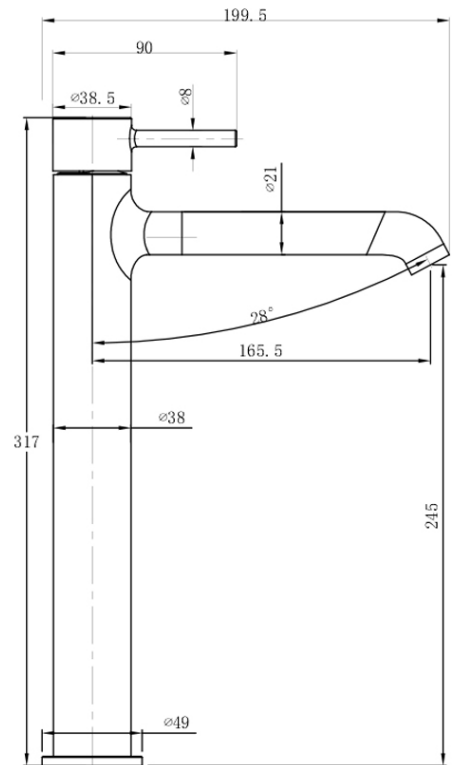

# Vita Vessel Basin Mixer

**Product Image**

**Product Details**

Brand: Villeroy & Boch  
 Range: Vita  
 Warranty: 15 Years\*  
 WELS: 5 Star 6 LPM, Reg #: T37266

**Additional Features**

**Technical Specification**

**Required Product**

**Recommended Products**

**Additional Notes**

- 25mm Ceramic Cartridge

*Note: All dimensions are in millimetres and are subject to normal manufacturing variations. Always use the physical product measurements for cut-outs and rough-ins as the technical details shown may differ from the actual product. Use acetic cured silicone sealant. Do not use epoxy type adhesives. Clean with damp cloth. Do not use abrasive cleaners, liquids or pastes.*