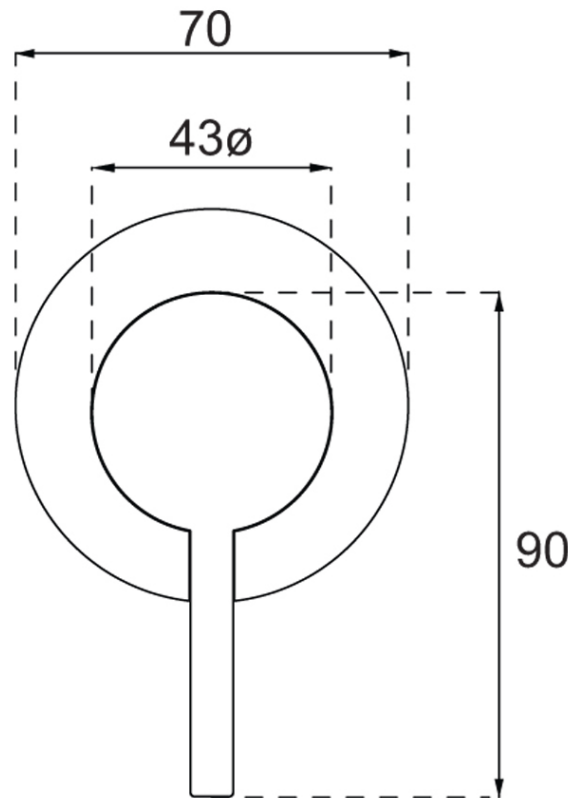

## Additional Features

**Required Product**  
ColourChoice TVS0033161

**Recommended Products**

**Additional Notes**

- 35mm Ceramic Cartridge
- Compact 70mm Plate

**Installation Instructions**

- \* NOT COMPATIBLE WITH UNIVERSAL BODY
- \* ONLY USE COLOURCHOICE BODY TVS0033161

## Technical Specification

*Note: All dimensions are in millimetres and are subject to normal manufacturing variations. Always use the physical product measurements for cut-outs and rough-ins as the technical details shown may differ from the actual product. Use acetic cured silicone sealant. Do not use epoxy type adhesives. Clean with damp cloth. Do not use abrasive cleaners, liquids or pastes.*