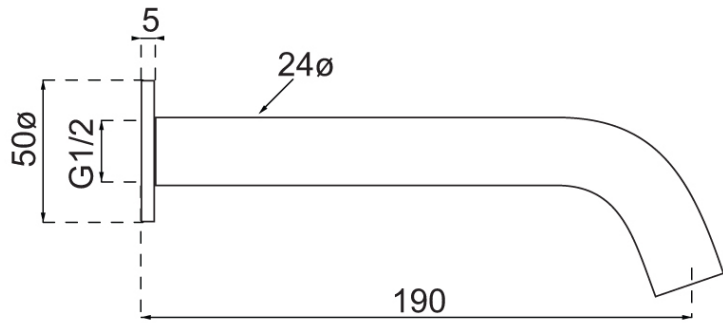

Vita Bath Spout

Product Image

Product Details

Code:	TVT110061B
Brand:	Villeroy & Boch
Range:	Vita
Warranty:	15 Years*
WELS:	N/A

Additional Features

Required Product

Recommended Products

Technical Specification

Additional Notes

- 190mm Spout

Note: All dimensions are in millimetres and are subject to normal manufacturing variations. Always use the physical product measurements for cut-outs and rough-ins as the technical details shown may differ from the actual product. Use acetic cured silicone sealant. Do not use epoxy type adhesives. Clean with damp cloth. Do not use abrasive cleaners, liquids or pastes.