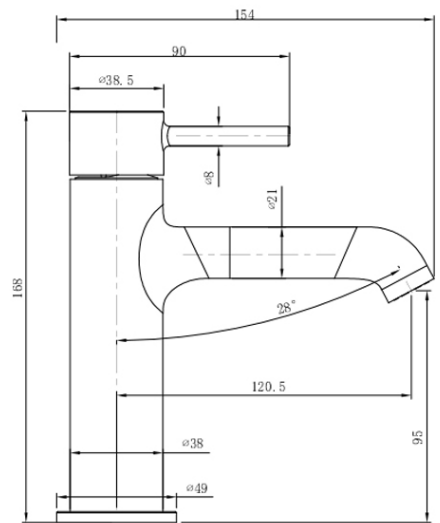

Vita Basin Mixer

Product Image

Product Details

Brand: Villeroy & Boch
 Range: Vita
 Warranty: 15 Years*
 WELS: 5 Star 5 LPM, Reg #: T37247

Additional Features

Required Product

Recommended Products

Additional Notes

- 25mm Ceramic Cartridge

Technical Specification

Note: All dimensions are in millimetres and are subject to normal manufacturing variations. Always use the physical product measurements for cut-outs and rough-ins as the technical details shown may differ from the actual product. Use acetic cured silicone sealant. Do not use epoxy type adhesives. Clean with damp cloth. Do not use abrasive cleaners, liquids or pastes.