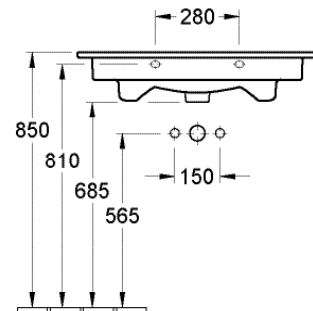

### Description

Venticello 800 Single Basin

**41048L01CB** 800x500mm, 1 Taphole  
**41048J01CB** 800x500mm, No Taphole