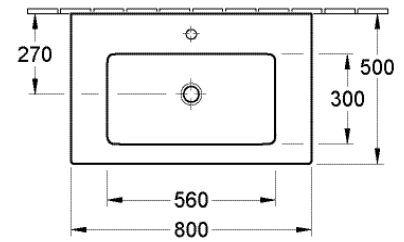

### Description

Venticello 800 Single Basin

**41048L01CB** 800x500mm, 1 Taphole  
**41048J01CB** 800x500mm, No Taphole