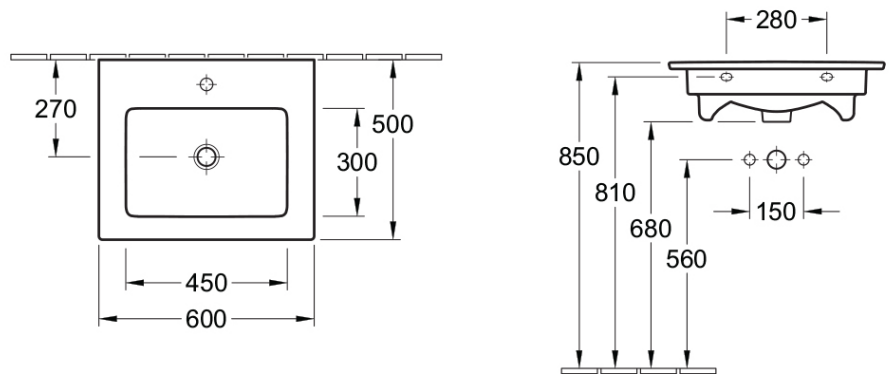

Venticello 600 Wall Basin

1 Tap Hole

Product Image

Product Details

SKU:	41246001CB
Brand:	Villeroy & Boch
Range:	Venticello
Warranty:	10 Years
Product Width:	600 mm
Product Depth:	500 mm
WELS:	N/A

Additional Features

Required Product

32mm Waste fitting with overflow

Recommended Products

929645D7 Front Towel Rail

Additional Notes

* Series K316-D PUW 32mm

Technical Specification

Note: All dimensions are in millimetres and are subject to normal manufacturing variations. Always use the physical product measurements for cut-outs and rough-ins as the technical details shown may differ from the actual product. Use acetic cured silicone sealant. Do not use epoxy type adhesives. Clean with damp cloth. Do not use abrasive cleaners, liquids or pastes.