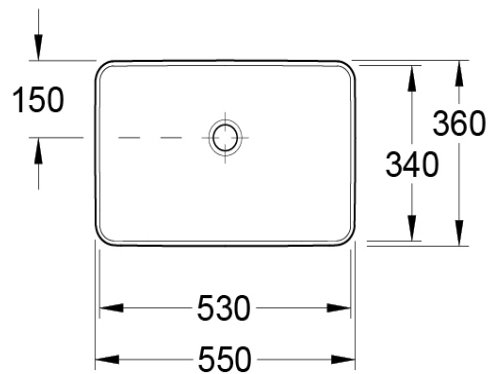

Venticello 550 Rectangular Vessel Basin

No Tap Hole

Product Image

Product Details

Code:	41135501
Brand:	Villeroy & Boch
Range:	Venticello
Warranty:	10 Years*
Product Width:	550 mm
Product Depth:	360 mm
WELS:	N/A

Additional Features

Required Product

32mm Waste Fitting with overflow

Recommended Products

Series K316-D 32mm PUW Selection

Additional Notes

- Large Capacity Bowl

Installation Instructions

* Position logo at rear of basin and overflow at the front

Technical Specification

Note: All dimensions are in millimetres and are subject to normal manufacturing variations. Always use the physical product measurements for cut-outs and rough-ins as the technical details shown may differ from the actual product. Use acetic cured silicone sealant. Do not use epoxy type adhesives. Clean with damp cloth. Do not use abrasive cleaners, liquids or pastes.