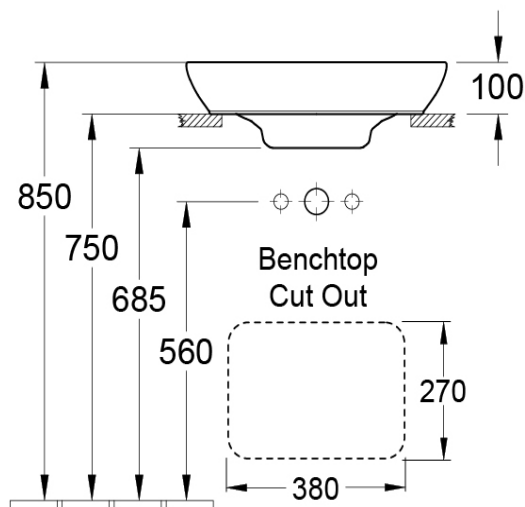

Venticello 550 Rectangular Vessel Basin

No Tap Hole

Product Image

Product Details

Code:	41135501
Brand:	Villeroy & Boch
Range:	Venticello
Warranty:	10 Years*
Product Width:	550 mm
Product Depth:	360 mm
WELS:	N/A

Additional Features

Required Product

32mm Waste Fitting with overflow

Recommended Products

Series K316-D 32mm PUW Selection

Additional Notes

- Large Capacity Bowl

Installation Instructions

* Position logo at rear of basin and overflow at the front

Technical Specification

Note: All dimensions are in millimetres and are subject to normal manufacturing variations. Always use the physical product measurements for cut-outs and rough-ins as the technical details shown may differ from the actual product. Use acetic cured silicone sealant. Do not use epoxy type adhesives. Clean with damp cloth. Do not use abrasive cleaners, liquids or pastes.