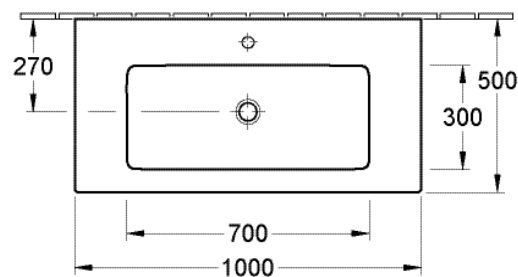

### Product Image

Also available No Taphole

Shown with pair of optional side towel rails

### Technical Specification

### Description

Venticello 1000 Single Basin

**4104AL01CB** 1000x500mm, 1 Taphole  
**4104AJ01CB** 1000x500mm, No Taphole

### Additional Information

- 5 Year Warranty \*Conditions Apply
- Available with optional side hand towel rail 450mm (929640D7, sold individually, order 2 x for pair)
- Recommended Waste;  
 White Ceramic - 94250  
 Chrome - 94240