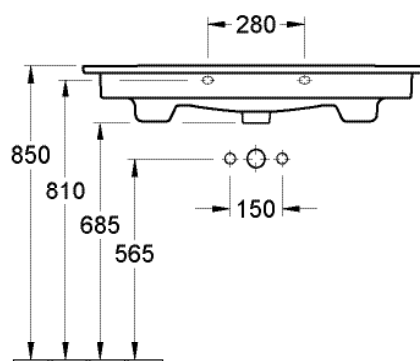

### Product Image

Also available No Taphole

Shown with pair of optional side towel rails

### Description

Venticello 1000 Single Basin

**4104AL01CB** 1000x500mm, 1 Taphole  
**4104AJ01CB** 1000x500mm, No Taphole

### Additional Information

- 5 Year Warranty \*Conditions Apply
- Available with optional side hand towel rail 450mm (929640D7, sold individually, order 2 x for pair)
- Recommended Waste;  
 White Ceramic - 94250  
 Chrome - 94240