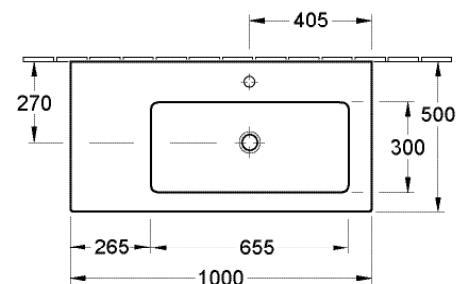

### Product Image

Shown with pair of optional side towel rails

### Description

Venticello 1000 Single Basin - Right hand bowl

**4134R101CB** 1000x500mm, 1 Taphole

### Additional Information

- 5 Year Warranty \*Conditions Apply
- Available with optional side hand towel rail 450mm (929640D7, sold individually, order 2 x for pair)
- Recommended Waste;  
White Ceramic - 94250  
Chrome - 94240