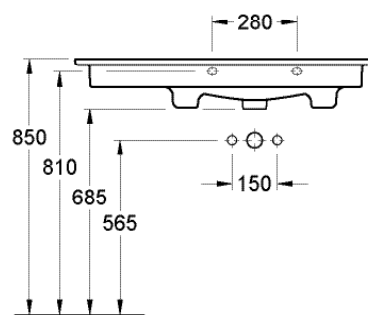

### Product Image

Shown with pair of optional side towel rails

### Description

Venticello 1000 Single Basin - Right hand bowl

**4134R101CB** 1000x500mm, 1 Taphole

### Additional Information

- 5 Year Warranty \*Conditions Apply
- Available with optional side hand towel rail 450mm (929640D7, sold individually, order 2 x for pair)
- Recommended Waste;  
White Ceramic - 94250  
Chrome - 94240